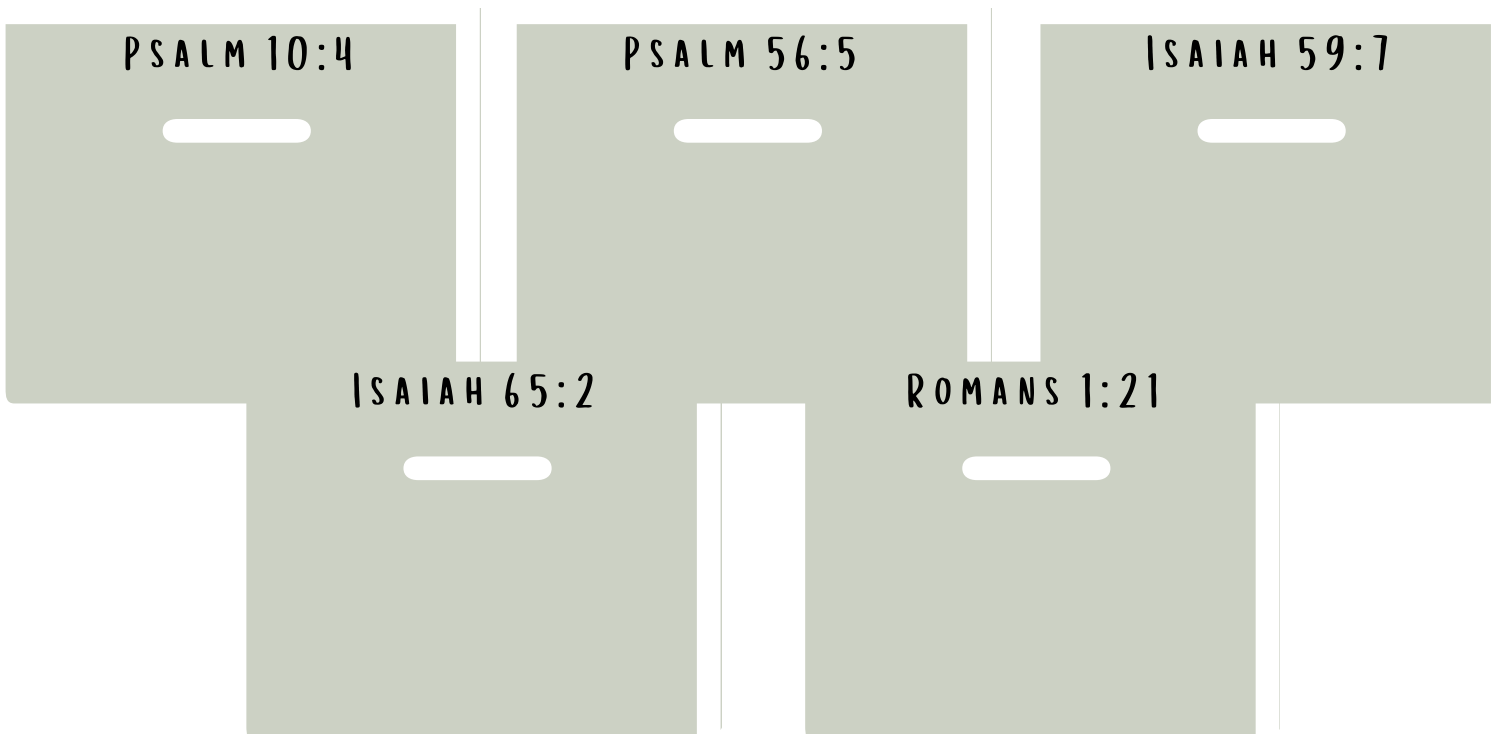

WHAT'S IN YOUR THOUGHT CLOSET?

Describe your thought closet bins. Write the phrases you most often speak to your soul.

THREE CLOSETS: YOURS, HUMAN'S IN GENERAL, GOD'S

ON THE BINS BELOW, DESCRIBE WHAT EACH VERSE SAYS ABOUT THE POTENTIAL OF HUMAN THOUGHT.

HUMAN THOUGHT CLOSET

THESE BINS REVEAL HOW DAMAGING HUMAN THOUGHT CAN BE WITHOUT GOD'S CONTROL

PLACE AN X NEXT TO THE BOX YOU RELATE TO MOST

AND THEN USE ITS SCRIPTURE TO ANSWER THE FOLLOWING QUESTIONS ON THE NEXT PAGE.